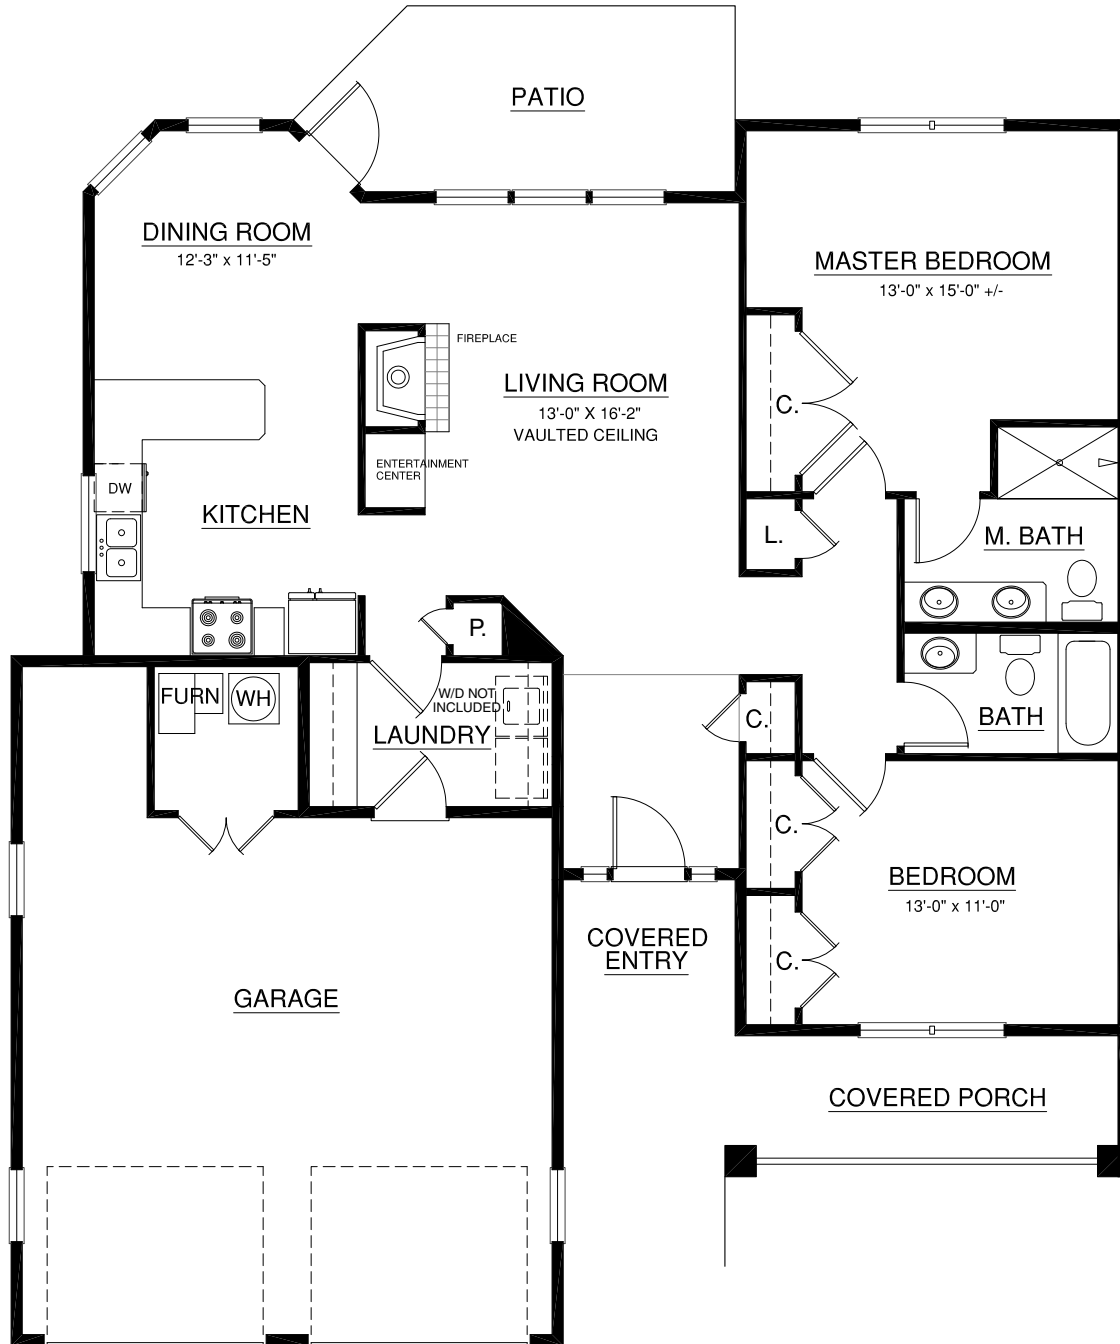

# Cottages

55+ Resort-style Living

**Amherst**  
**919 Waterford Drive**  
Main 1,326 sq. ft. • Garage 581 sq. ft.  
2 Bedroom | 2 Bath

A Touchmark® community  
Est. 1980

For illustration purposes only. Square footage, actual room sizes, and features may vary. See construction documents.