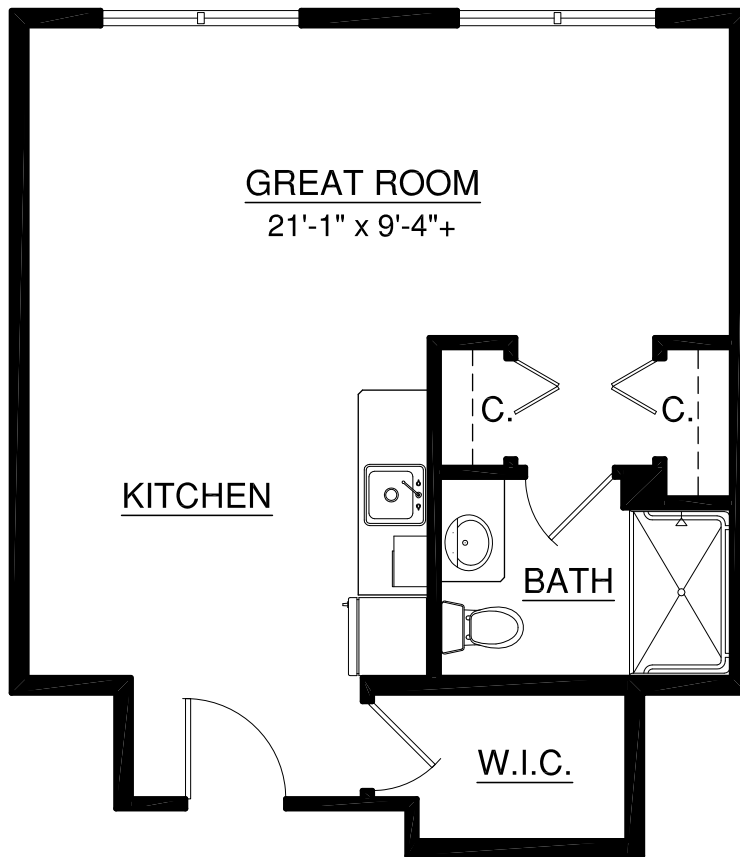

Apartments

55+ Resort-style Living

Unit 222
503 sq. ft.
Studio | 1 Bath

For illustration purposes only. Square footage, actual room sizes, and features may vary. See construction documents.

A Touchmark® community
Est. 1980