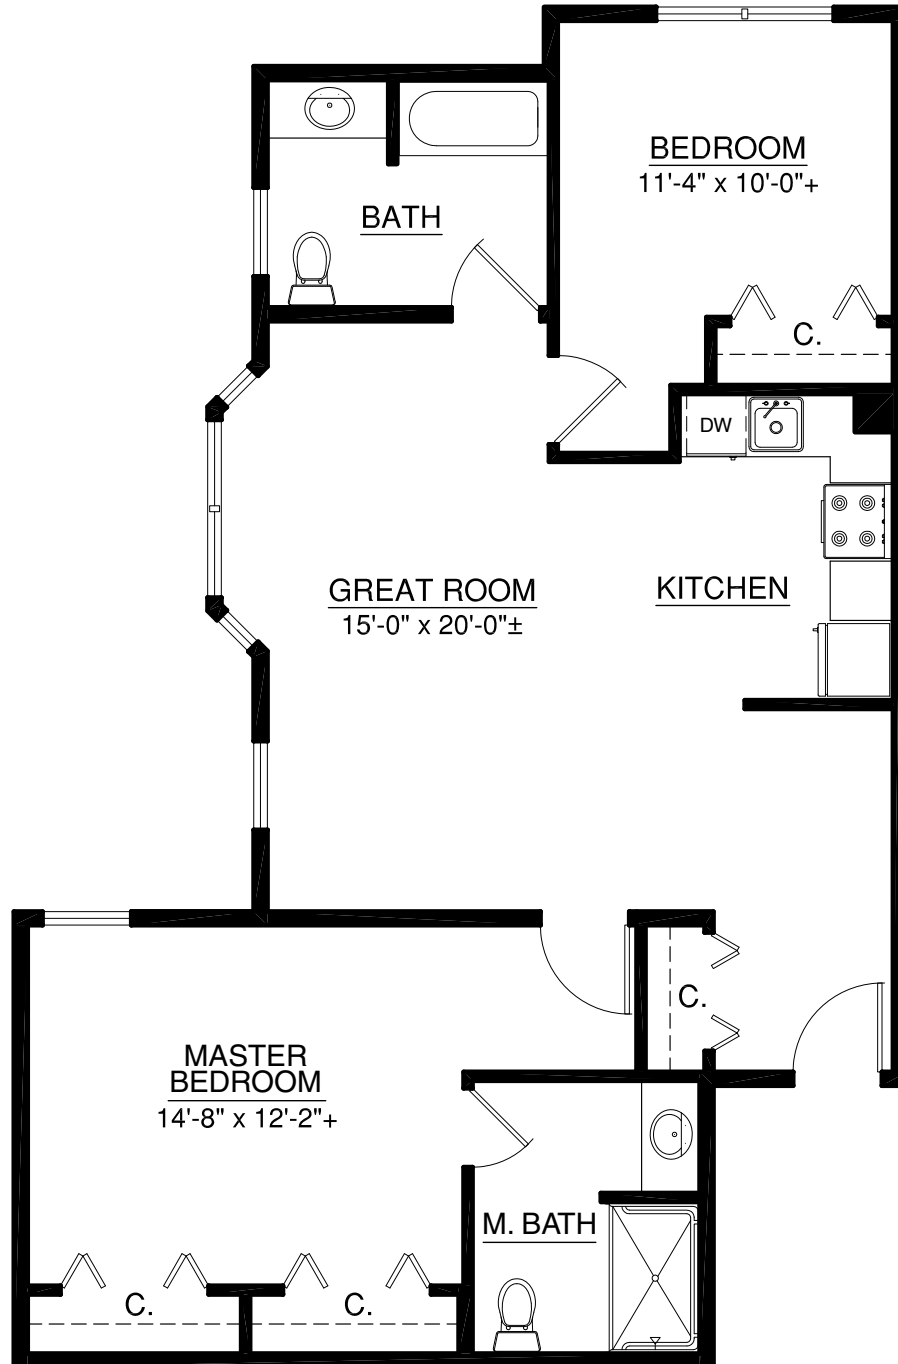

Apartments

Unit 300
1,054 sq. ft.
2 Bedroom | 2 Bath

55+ Resort-style Living

For illustration purposes only. Square footage, actual room sizes, and features may vary. See construction documents.

A Touchmark® community
Est. 1980