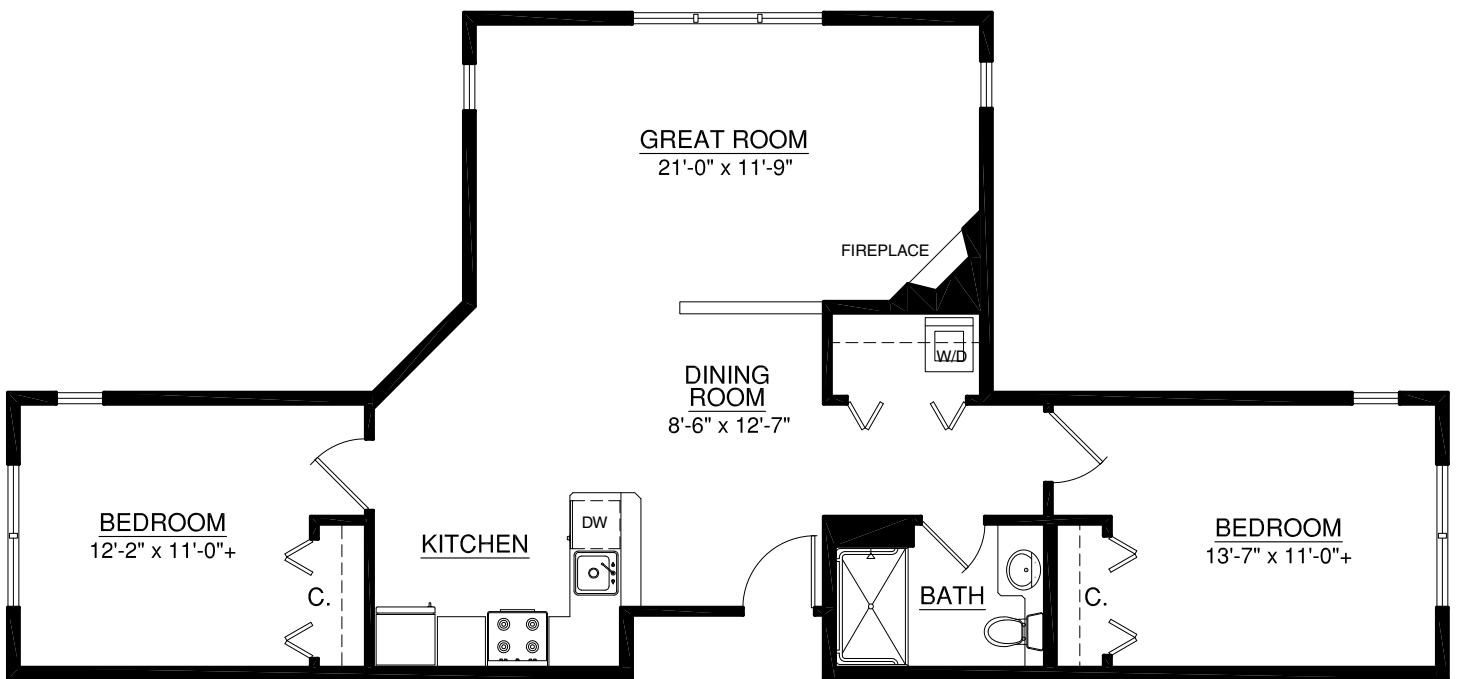

Apartments

55+ Resort-style Living

Unit 349

1,043 sq. ft.

2 Bedroom | 1 Bath

For illustration purposes only. Square footage, actual room sizes, and features may vary. See construction documents.

A Touchmark® community
Est. 1980