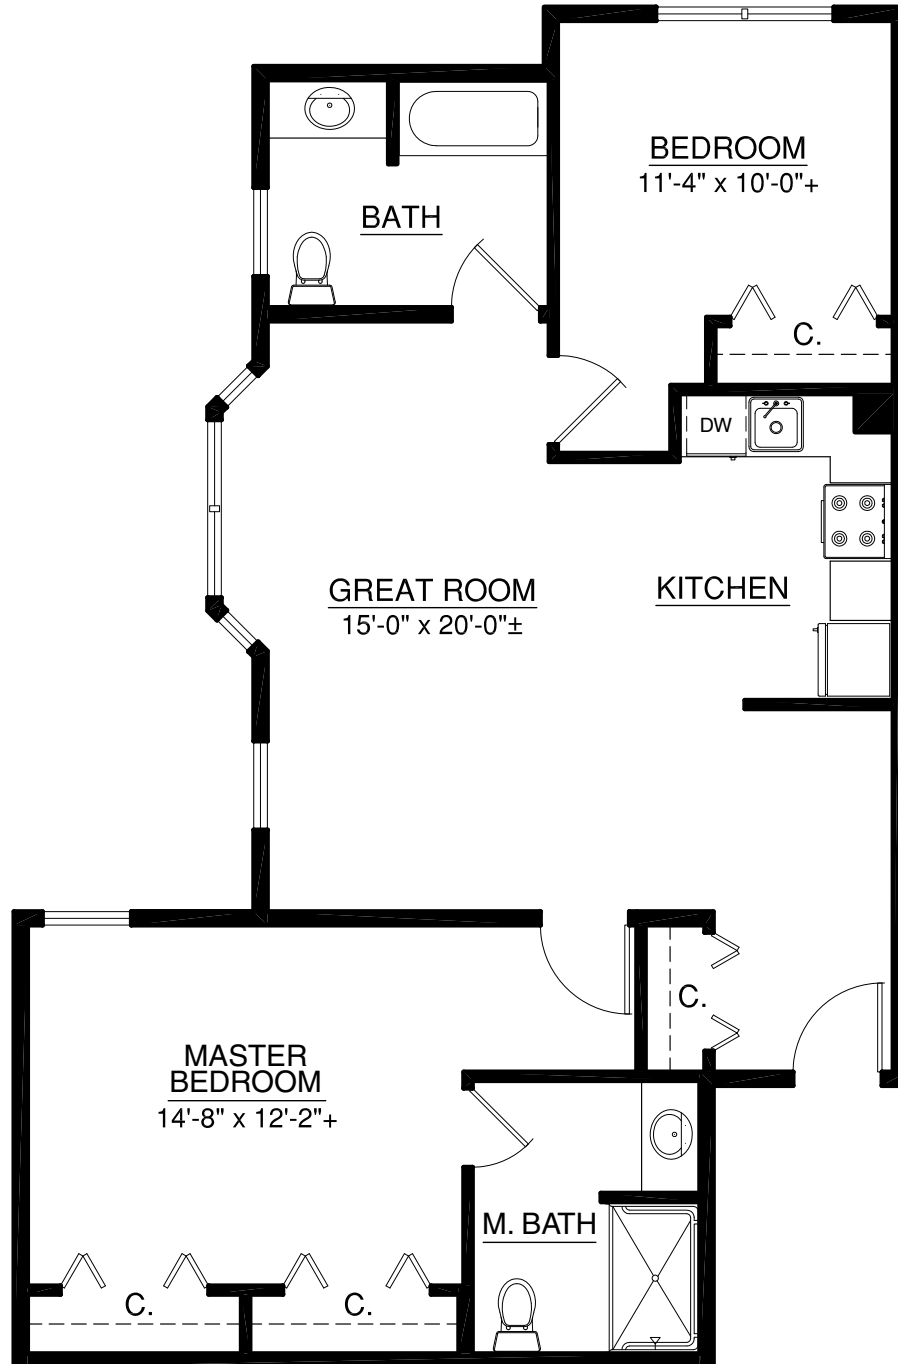

Waterford on West Century

1000 West Century | Bismarck, ND 58503 | 701-323-7000 | 800-954-3800 | WaterfordBismarck.com

Apartments

55+ Resort-style Living

Unit 222
503 sq. ft.
Studio | 1 Bath

For illustration purposes only. Square footage, actual room sizes, and features may vary. See construction documents.

A Touchmark® community
Est. 1980

Waterford on West Century

1000 West Century | Bismarck, ND 58503 | 701-323-7000 | 800-954-3800 | WaterfordBismarck.com

Apartments

Unit 300
1,054 sq. ft.
2 Bedroom | 2 Bath

55+ Resort-style Living

For illustration purposes only. Square footage, actual room sizes, and features may vary. See construction documents.

A Touchmark® community
Est. 1980

Waterford on West Century

1000 West Century | Bismarck, ND 58503 | 701-323-7000 | 800-954-3800 | WaterfordBismarck.com

Apartments

55+ Resort-style Living

Unit 349

1,043 sq. ft.

2 Bedroom | 1 Bath

For illustration purposes only. Square footage, actual room sizes, and features may vary. See construction documents.

A Touchmark® community
Est. 1980