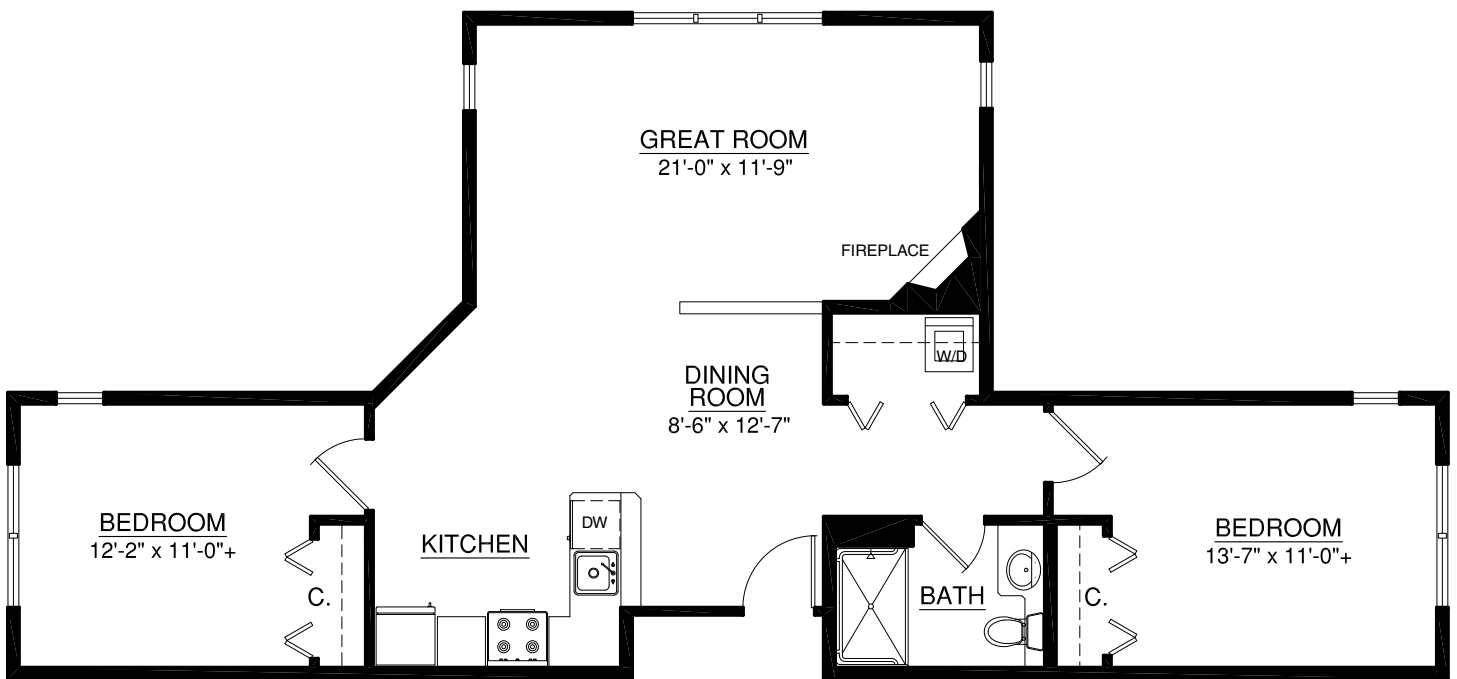

55+ Resort-style Living

For illustration purposes only. Square footage, actual room sizes, and features may vary. See construction documents.

A Touchmark® community
Est. 1980

Waterford on West Century

1000 West Century | Bismarck, ND 58503 | 701-323-7000 | 800-954-3800 | WaterfordBismarck.com

Apartments

55+ Resort-style Living

Unit 349

1,043 sq. ft.

2 Bedroom | 1 Bath

For illustration purposes only. Square footage, actual room sizes, and features may vary. See construction documents.

A Touchmark® community
Est. 1980