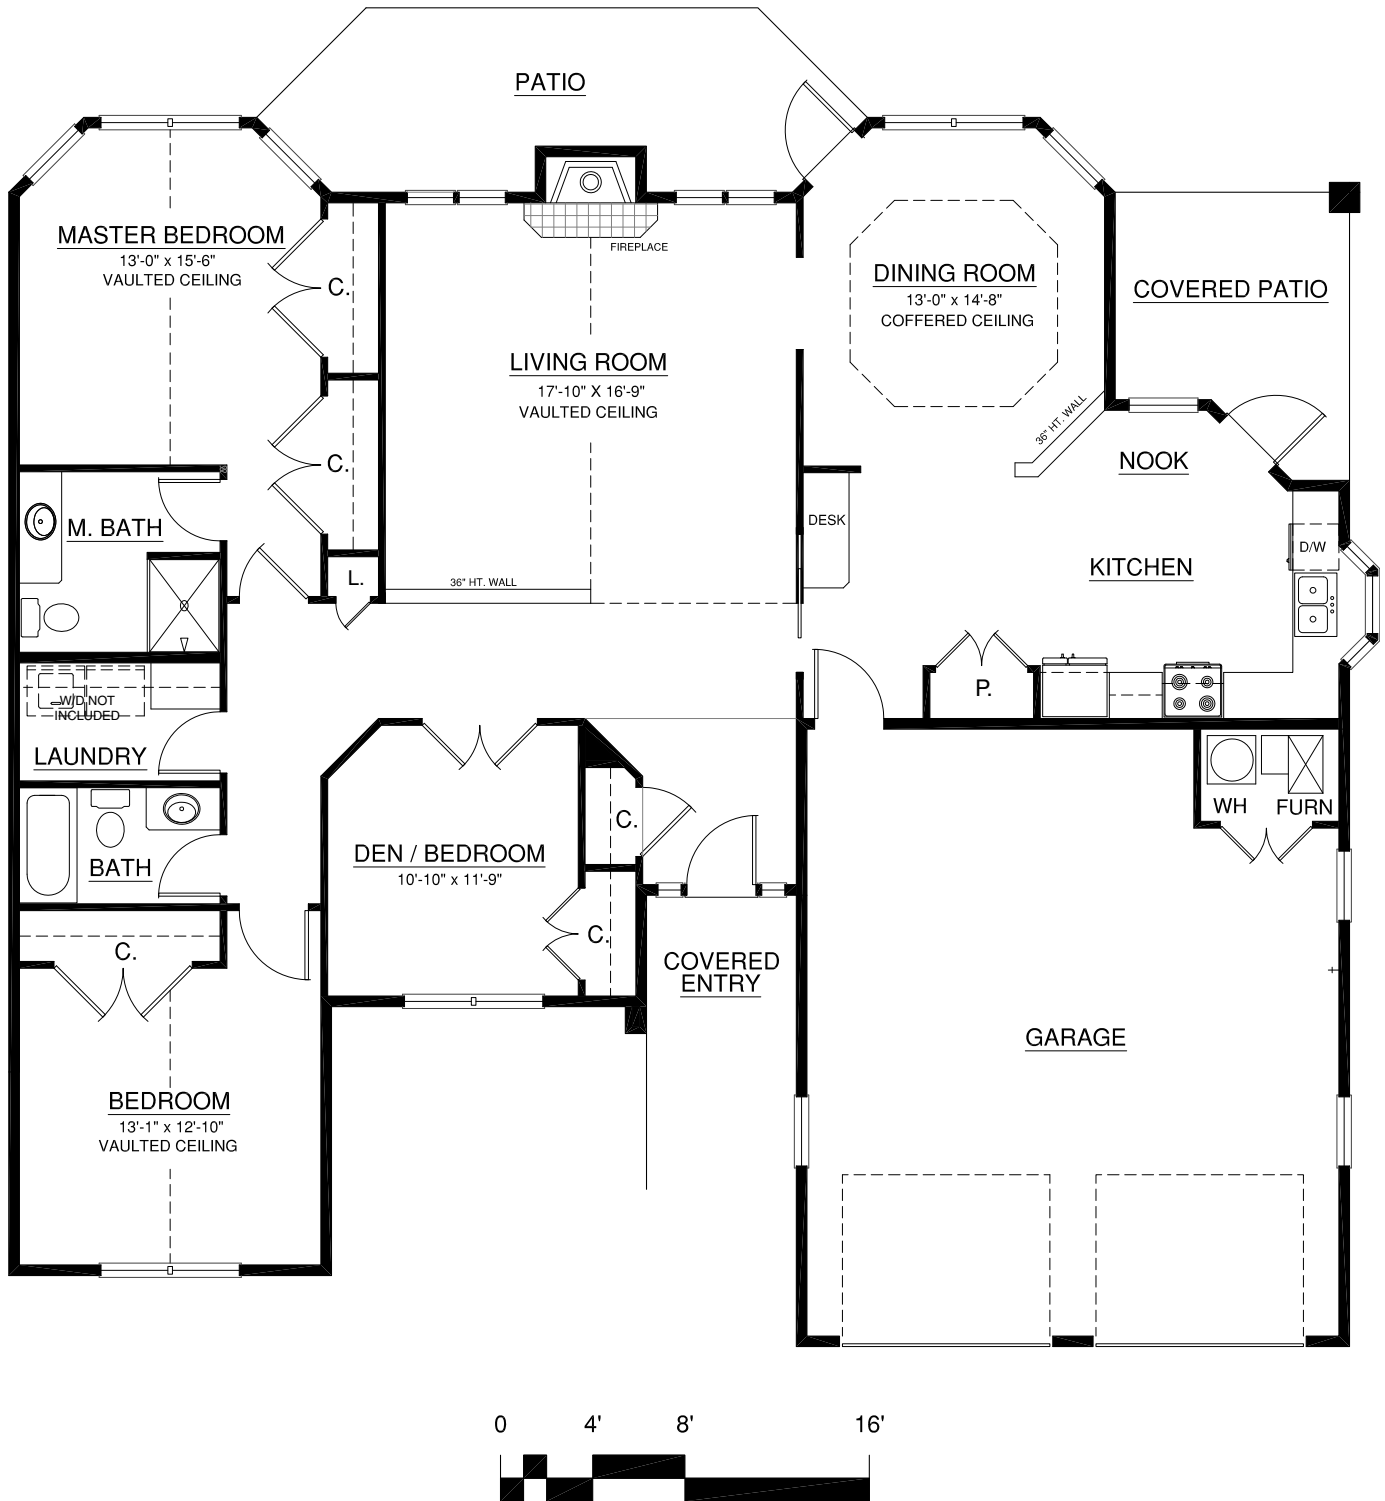

Cottages

Avondale
921 Waterford Drive
Main 1,874 sq. ft. • Garage 640 sq. ft.
2 Bedroom | Den | 2 Bath

A Touchmark® community
Est. 1980

For illustration purposes only. Square footage, actual room sizes, and features may vary. See construction documents.