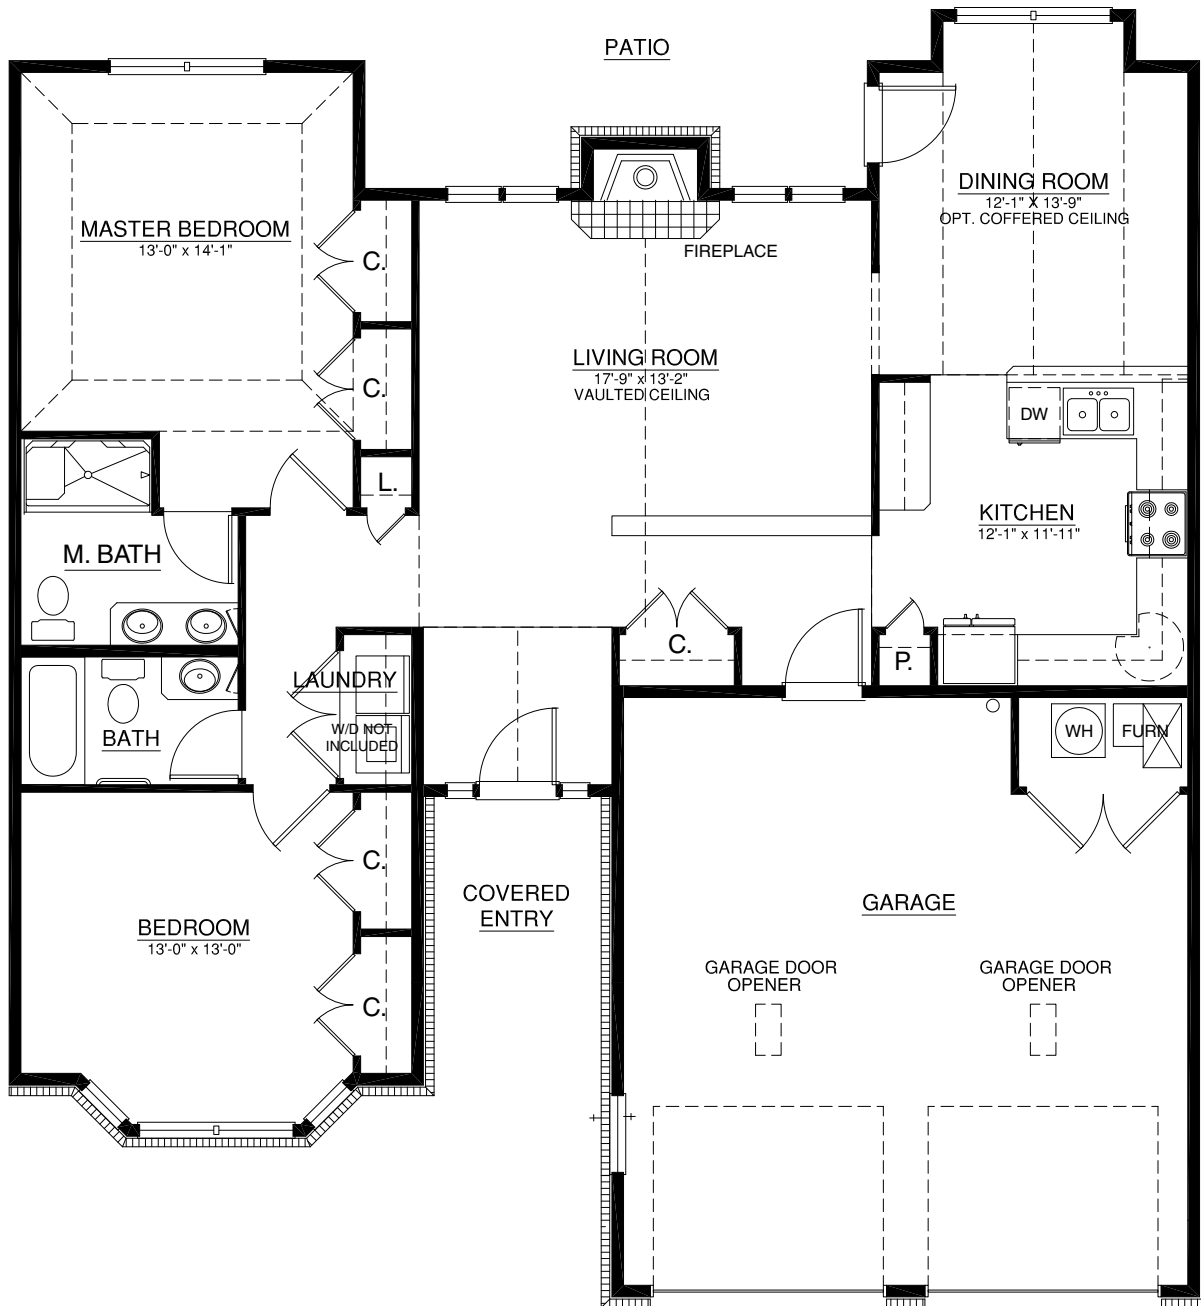

# Cottages

**Chelsea**  
**1003 Waterford Drive**  
Main 1,370 sq. ft. • Garage 550 sq. ft.  
2 Bedroom | 2 Bath

A Touchmark® community  
Est. 1980

For illustration purposes only. Square footage, actual room sizes, and features may vary. See construction documents.