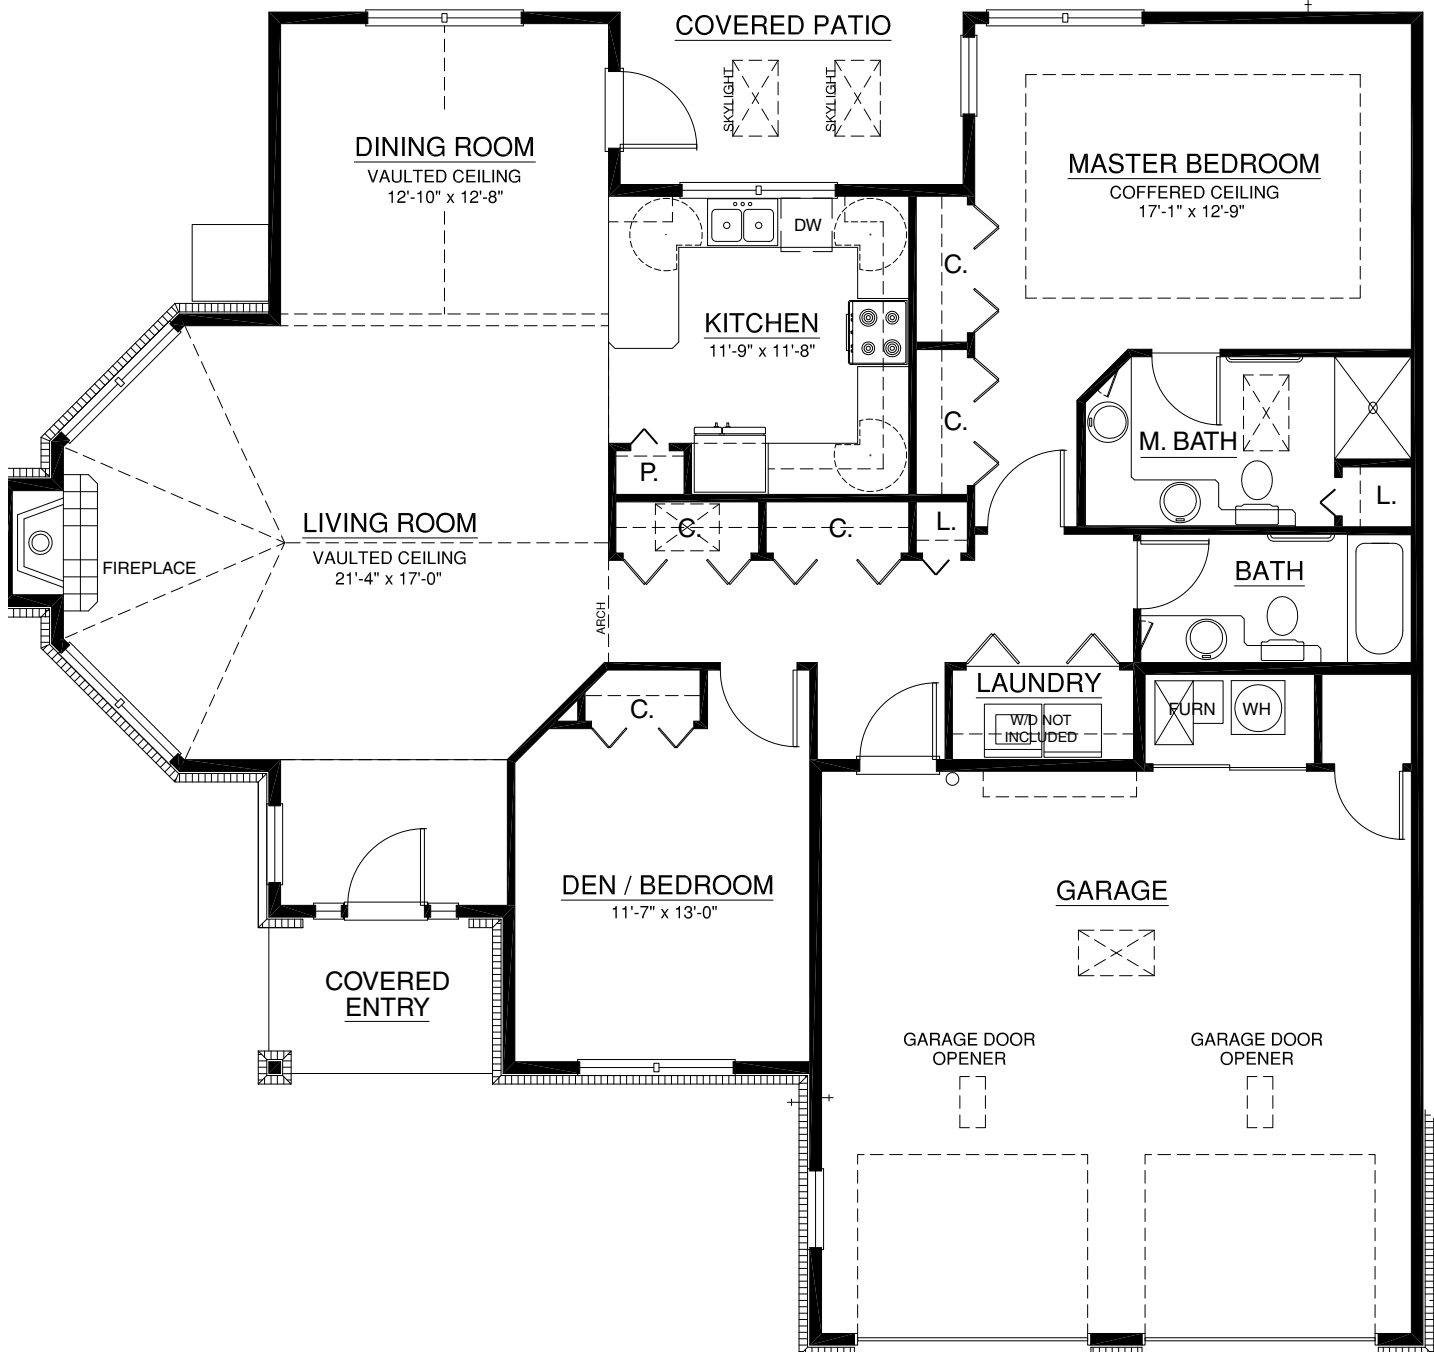

# Cottages

**Wakefield**  
**1001 Waterford Drive**  
Main 1,529 sq. ft. • Garage 593 sq. ft.  
2 Bedroom | 2 Bath

A Touchmark® community  
Est. 1980

For illustration purposes only. Square footage, actual room sizes, and features may vary. See construction documents.