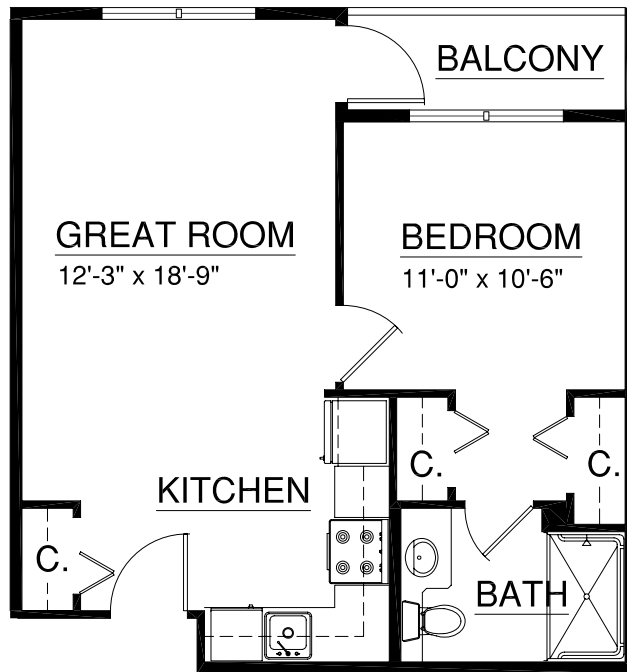

# Homes

**Phase II**  
588 sq. ft.  
1 Bedroom | 1 Bath

55+ Resort-style Living

For illustration purposes only. Square footage, actual room sizes, and features may vary. See construction documents.

A Touchmark® community  
Est. 1980