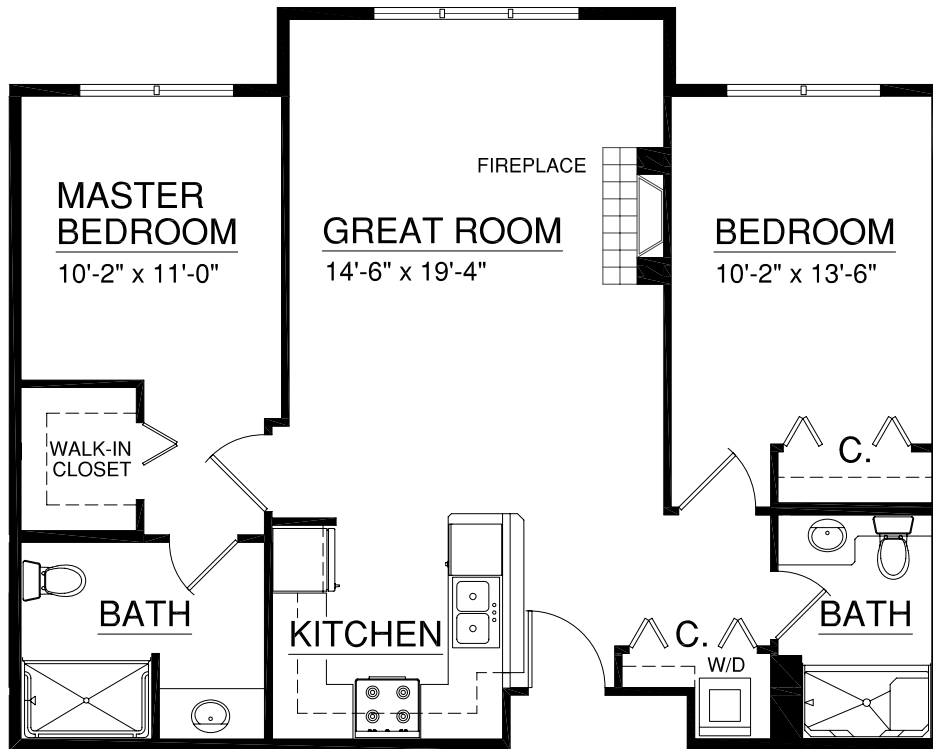

Homes

Phase II
968 sq. ft.
2 Bedroom | 2 Bath

55+ Resort-style Living

For illustration purposes only. Square footage, actual room sizes, and features may vary. See construction documents.

A Touchmark® community
Est. 1980