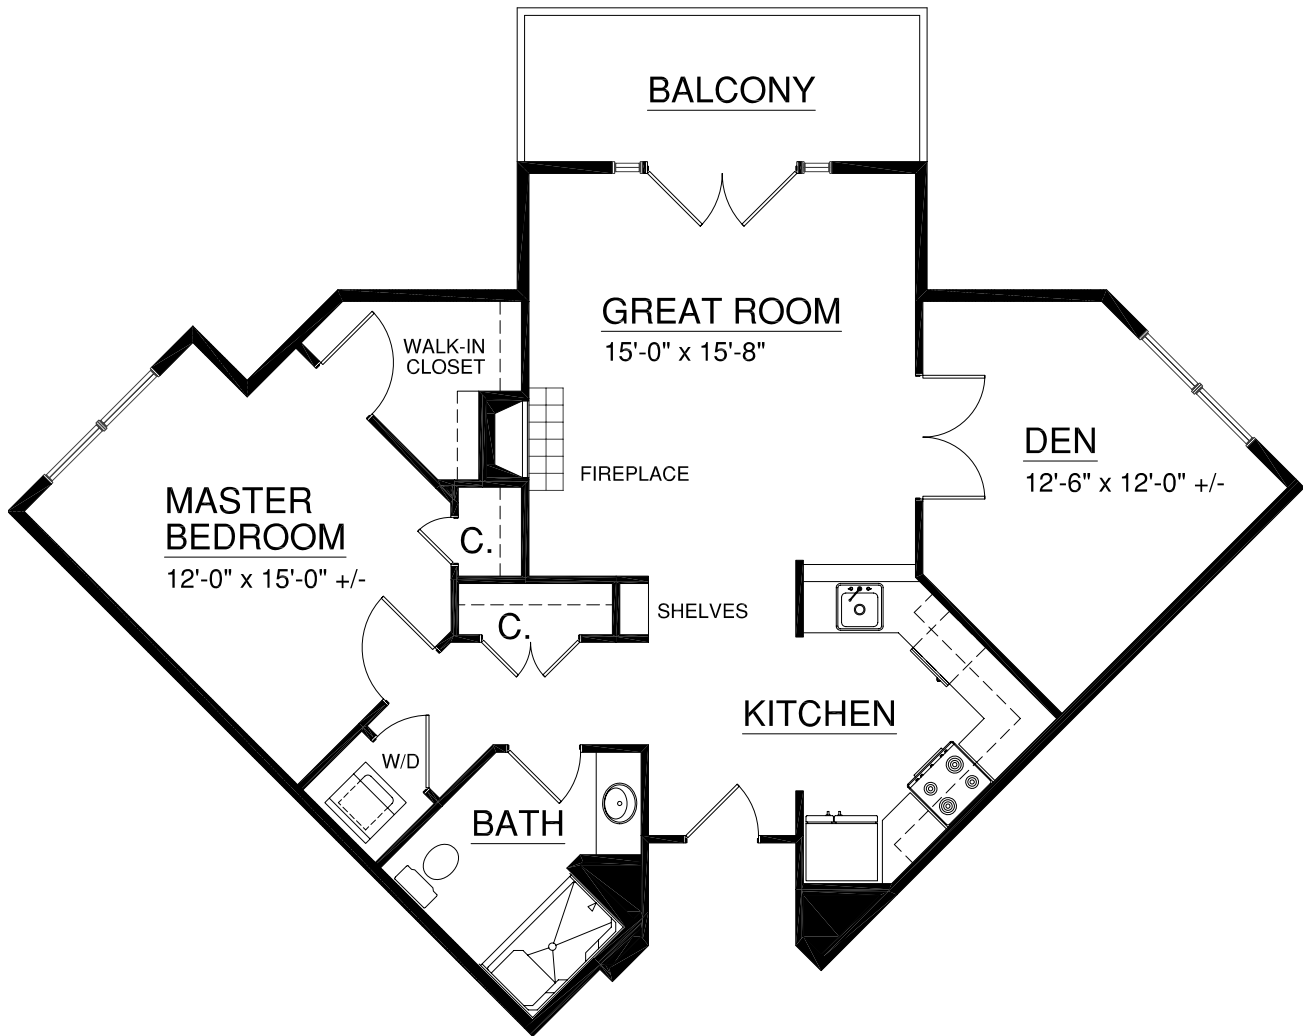

Homes

Phase II

972 sq. ft.

55+ Resort-style Living

1 Bedroom | Den | 1 Bath

For illustration purposes only. Square footage, actual room sizes, and features may vary. See construction documents.

A Touchmark® community
Est. 1980